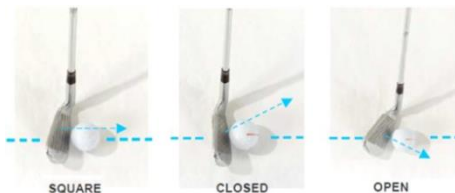

SQUARE

CLOSED

OPEN

PRO SHOP SPECIALS

Taylor Made M1 Drivers now only R5500 - save R2500

All FootJoy Jackets and Chillouts less 25%

Taylor Made Aero Burner Driver + Fairway + Rescue for only R4999

Taylor Made Aero Burner HL Irons 4 – SW for only R5999 (steel)

Taylor Made Rocket Blade Irons – 2.0 R8999